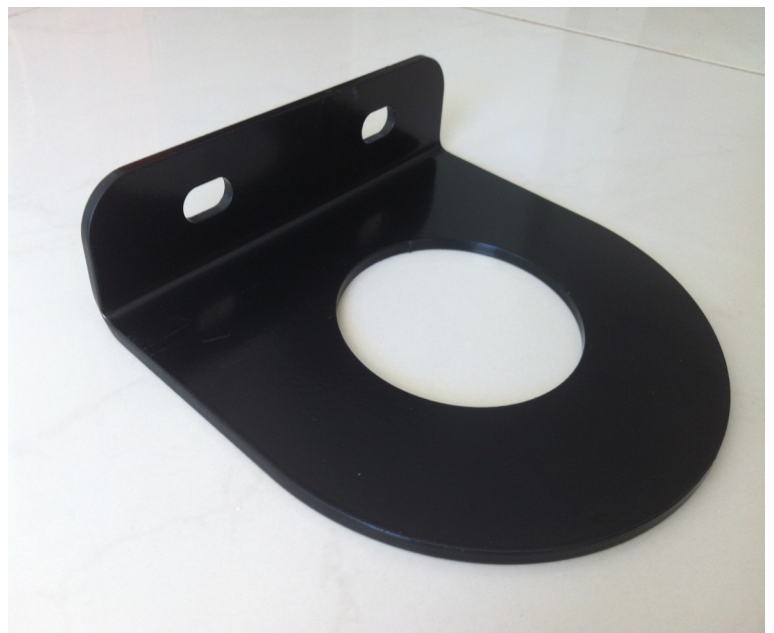

PRODUCT INFORMATION

ROLLER DOOR LOCKING PLATE

Description:

Roller door locking plate made from galvanised steel and powder coated black, helps prevent roller doors from being lifted when locked.

PO BOX 1245, Cleveland, 4163, QLD
PH: (07) 3286 7070
Mobile: 0418 72 5454
Web address: www.bollardsqld.com.au